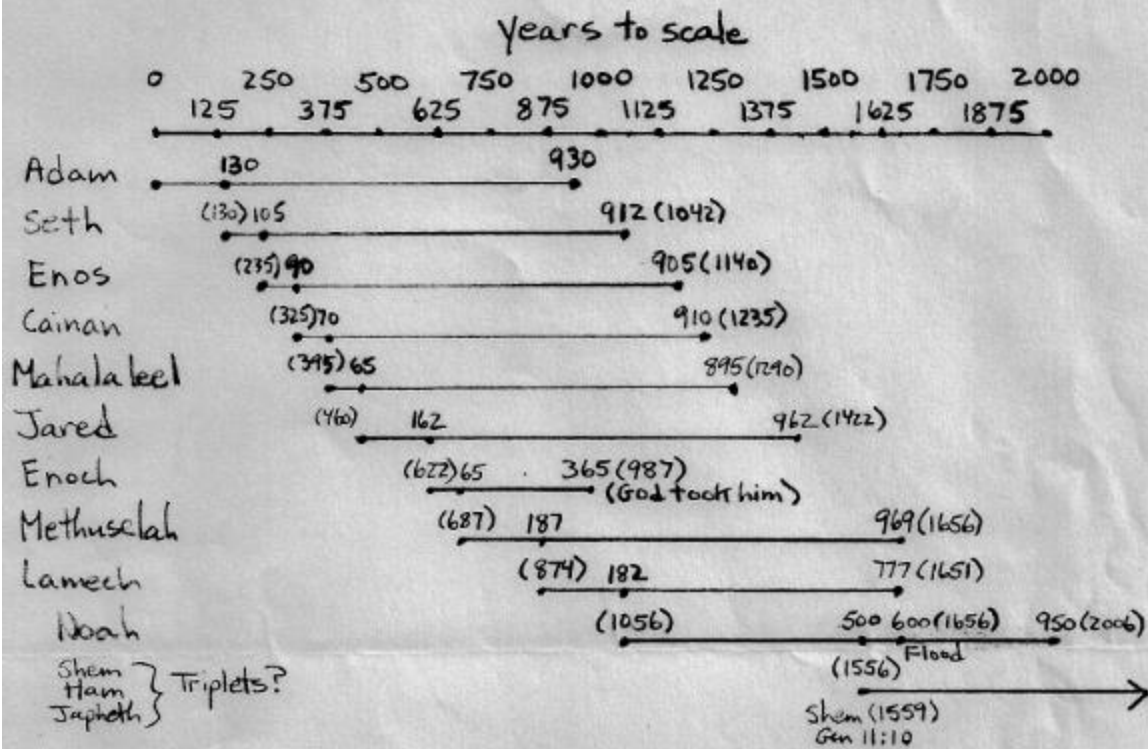

The Generations of Adam (Gen 5+7:6)

Points of interest:

- Lamech and Methuselah may have seen the Ark being built
- Methuselah died same year as flood
- Noah could have known Grandfather Enos (6 times removed)
- Noah's father Lamech may have rocked on Adam's knee
- Lamech & Methuselah may have known 11 generations personally.